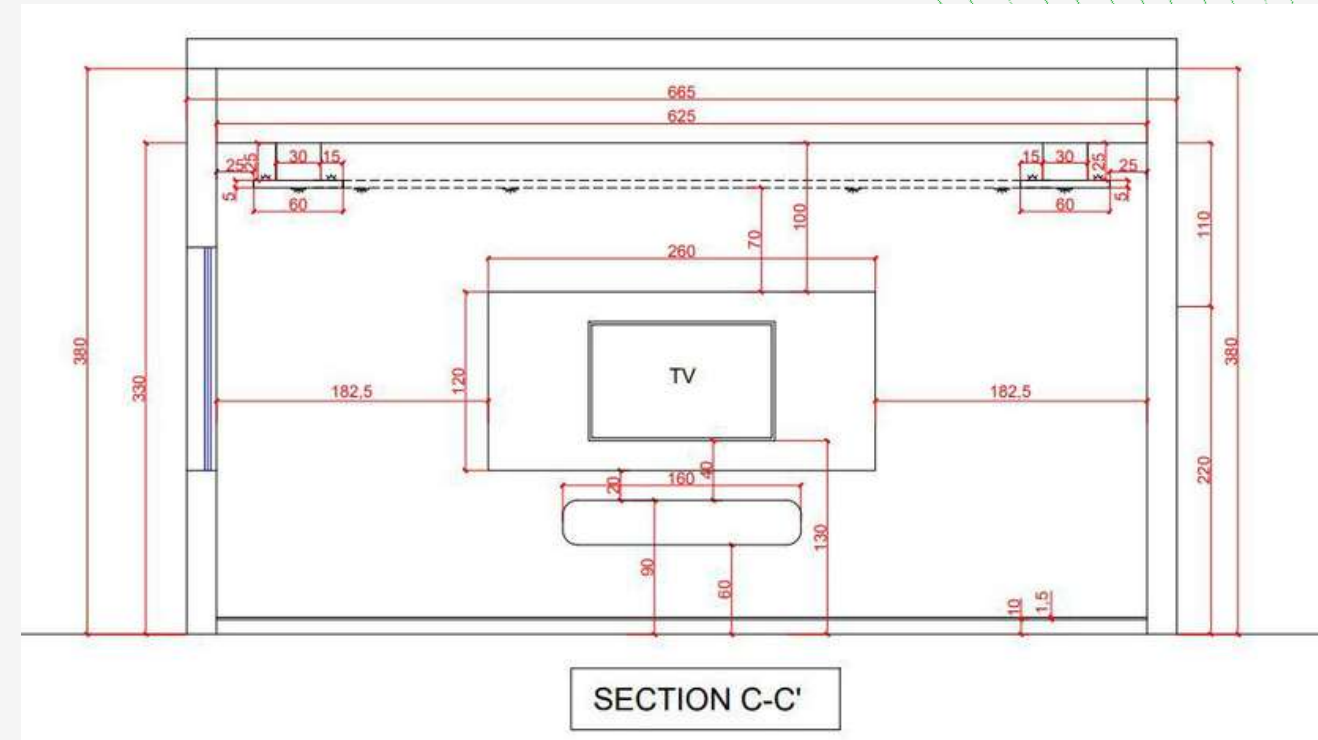

# Our Projects List

Company Name	Project Name	Scope of Work
Dubai Municipality	Grand Mosque Majlis	Fit-Out Work
Engineering Office	Zabeel Palace	Maintenance Work
Wooden Box Interiors Design LLC	Selection Cafe - Airport Street	Fitout & Cladding Work
Amana Contracting & Steel Buil.Co LLC	ADNOC Station in Sharjah	Tiling Work
Arco Interiors LLC	Huna Food Hall, Abu Dhabi	Gypsum Work
Delta Al Emarate Building Cont. LLC	School of Research Science	Tiling & Interlock Work
Aceptech Electrical & Mechanical Cont. LLC	Amer Center- Nakheel Mall	Tiling & Painting Work
Advanced Industries Group LLC	Address Fujairah Resort & Spa	Tiling Work
Bhatia General Contracting Co.LLC	Residential Building Onplot E10	Tiling Work
Binladin Contracting Group LLC	Mbram Villa & Infra. Project	Terazzo Work
Bu Haleeba Contracting LLC	Port De La Mer Phase 03 Buil.	Tiling Work
Crown Eagle Technical Services LLC	Wafi Mall - Dubai	Mosaic & Tiling Work
Decortech LLC	Al Deyar School - Dibba	Joinery Work
Dream Sky Contracting LLC	Private Villa Nad Al Sheba	Joinery & Furniture Work
Globe Building Contracting LLC	2 Building - Al Barsha South	Joinery & Furniture Work
Department of Tourism and Archeology	Umm Al Quwain Exhibition	Furniture Work
Inncreation Interior Design LLC	Al Khawaneej Private Villa	Tiles Slab Work
Miami Contracting LLC	Nakhali Palace - Dubai	Screed & Interlock Work
Saleh Constructions LLC	KIFAF Developments	Tiling Work
Spacemaker Emirates LLC	Expo Dubai	Marble & Granite Work
D A R Furniture Trading LLC	Private Villa Nad Al Hamer	Joinery & Furniture Work