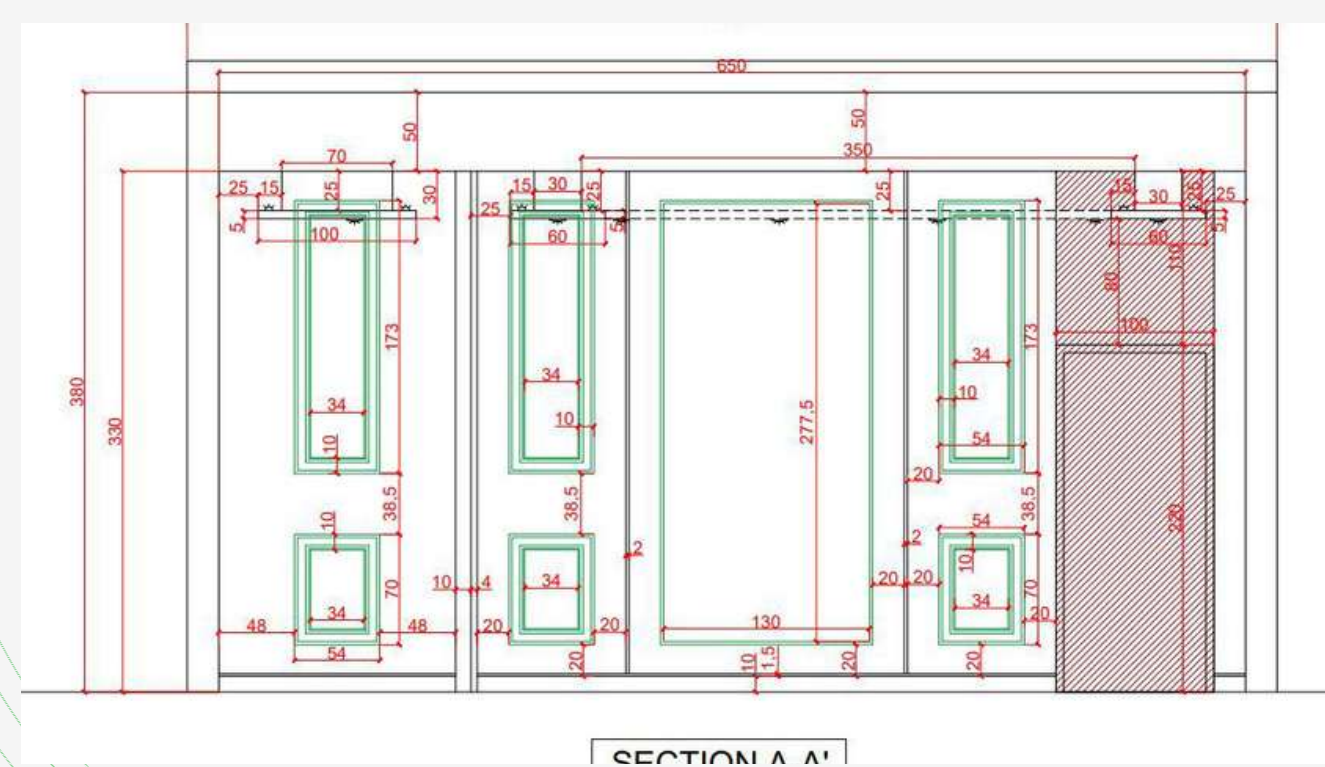

# Our Projects List

Company Name	Project Name	Scope of Work
Dubai Municipality	Grand Mosque Majlis	Fit-Out Work
Engineering Office	Zabeel Palace	Maintenance Work
Wooden Box Interiors Design LLC	Selection Cafe - Airport Street	Fitout & Cladding Work
Amana Contracting & Steel Buil.Co LLC	ADNOC Station in Sharjah	Tiling Work
Arco Interiors LLC	Huna Food Hall, Abu Dhabi	Gypsum Work
Delta Al Emarate Building Cont. LLC	School of Research Science	Tiling & Interlock Work
Aceptech Electrical & Mechanical Cont. LLC	Amer Center- Nakheel Mall	Tiling & Painting Work
Advanced Industries Group LLC	Address Fujairah Resort & Spa	Tiling Work
Bhatia General Contracting Co.LLC	Residential Building Onplot E10	Tiling Work
Binladin Contracting Group LLC	Mbram Villa & Infra. Project	Terazzo Work
Bu Haleeba Contracting LLC	Port De La Mer Phase 03 Buil.	Tiling Work
Crown Eagle Technical Services LLC	Wafi Mall - Dubai	Mosaic & Tiling Work
Decortech LLC	Al Deyar School - Dibba	Joinery Work
Dream Sky Contracting LLC	Private Villa Nad Al Sheba	Joinery & Furniture Work
Globe Building Contracting LLC	2 Building - Al Barsha South	Joinery & Furniture Work
Department of Tourism and Archeology	Umm Al Quwain Exhibition	Furniture Work
Inncreation Interior Design LLC	Al Khawaneej Private Villa	Tiles Slab Work
Miami Contracting LLC	Nakhali Palace - Dubai	Screed & Interlock Work
Saleh Constructions LLC	KIFAF Developments	Tiling Work
Spacemaker Emirates LLC	Expo Dubai	Marble & Granite Work
D A R Furniture Trading LLC	Private Villa Nad Al Hamer	Joinery & Furniture Work