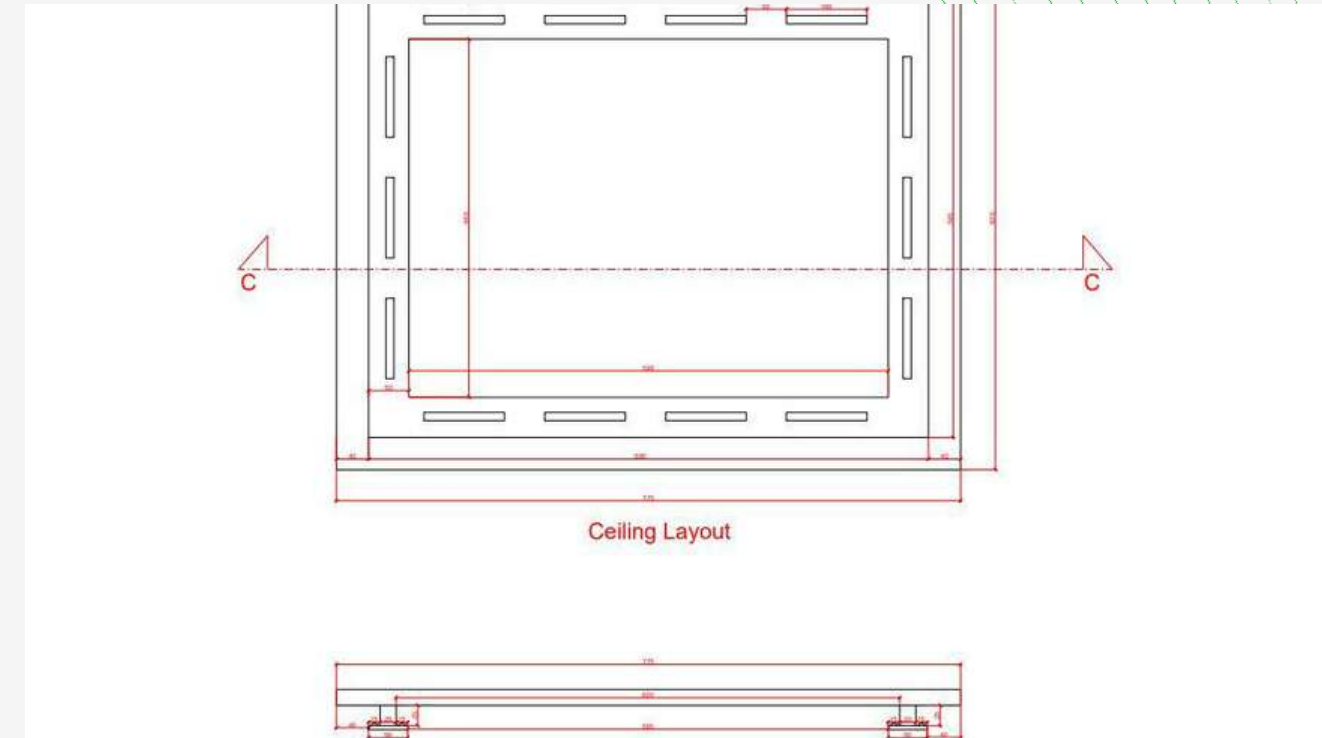

# Our Projects List

Company Name	Project Name	Scope of Work
Dubai Municipality	Grand Mosque Majlis	Fit-Out Work
Engineering Office	Zabeel Palace	Maintenance Work
Wooden Box Interiors Design LLC	Selection Cafe - Airport Street	Fitout & Cladding Work
Amana Contracting & Steel Buil.Co LLC	ADNOC Station in Sharjah	Tiling Work
Arco Interiors LLC	Huna Food Hall, Abu Dhabi	Gypsum Work
Delta Al Emarate Building Cont. LLC	School of Research Science	Tiling & Interlock Work
Aceptech Electrical & Mechanical Cont. LLC	Amer Center- Nakheel Mall	Tiling & Painting Work
Advanced Industries Group LLC	Address Fujairah Resort & Spa	Tiling Work
Bhatia General Contracting Co.LLC	Residential Building Onplot E10	Tiling Work
Binladin Contracting Group LLC	Mbram Villa & Infra. Project	Terazzo Work
Bu Haleeba Contracting LLC	Port De La Mer Phase 03 Buil.	Tiling Work
Crown Eagle Technical Services LLC	Wafi Mall - Dubai	Mosaic & Tiling Work
Decortech LLC	Al Deyar School - Dibba	Joinery Work
Dream Sky Contracting LLC	Private Villa Nad Al Sheba	Joinery & Furniture Work
Globe Building Contracting LLC	2 Building - Al Barsha South	Joinery & Furniture Work
Department of Tourism and Archeology	Umm Al Quwain Exhibition	Furniture Work
Inncreation Interior Design LLC	Al Khawaneej Private Villa	Tiles Slab Work
Miami Contracting LLC	Nakhali Palace - Dubai	Screed & Interlock Work
Saleh Constructions LLC	KIFAF Developments	Tiling Work
Spacemaker Emirates LLC	Expo Dubai	Marble & Granite Work
D A R Furniture Trading LLC	Private Villa Nad Al Hamer	Joinery & Furniture Work