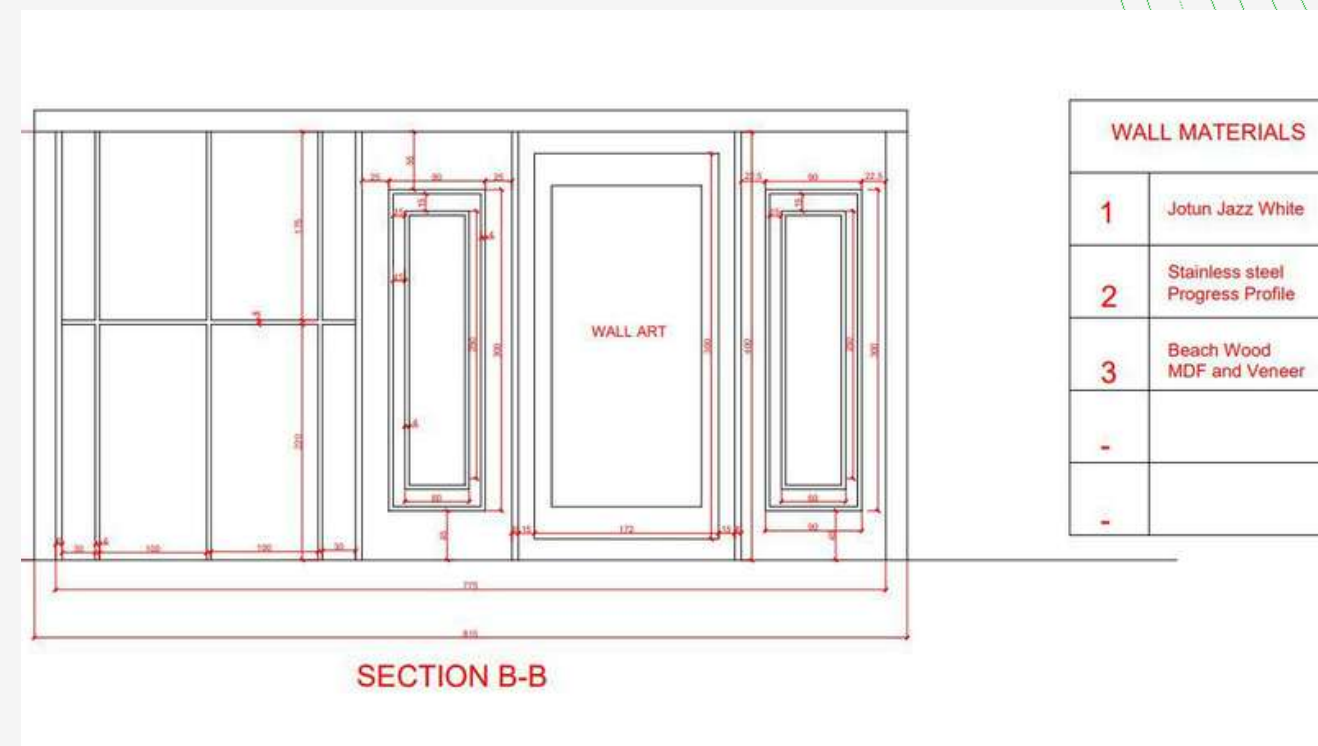

# Our Projects List

Company Name	Project Name	Scope of Work
Dubai Municipality	Grand Mosque Majlis	Fit-Out Work
Engineering Office	Zabeel Palace	Maintenance Work
Wooden Box Interiors Design LLC	Selection Cafe - Airport Street	Fitout & Cladding Work
Amana Contracting & Steel Buil.Co LLC	ADNOC Station in Sharjah	Tiling Work
Arco Interiors LLC	Huna Food Hall, Abu Dhabi	Gypsum Work
Delta Al Emarate Building Cont. LLC	School of Research Science	Tiling & Interlock Work
Aceptech Electrical & Mechanical Cont. LLC	Amer Center- Nakheel Mall	Tiling & Painting Work
Advanced Industries Group LLC	Address Fujairah Resort & Spa	Tiling Work
Bhatia General Contracting Co.LLC	Residential Building Onplot E10	Tiling Work
Binladin Contracting Group LLC	Mbram Villa & Infra. Project	Terazzo Work
Bu Haleeba Contracting LLC	Port De La Mer Phase 03 Buil.	Tiling Work
Crown Eagle Technical Services LLC	Wafi Mall - Dubai	Mosaic & Tiling Work
Decortech LLC	Al Deyar School - Dibba	Joinery Work
Dream Sky Contracting LLC	Private Villa Nad Al Sheba	Joinery & Furniture Work
Globe Building Contracting LLC	2 Building - Al Barsha South	Joinery & Furniture Work
Department of Tourism and Archeology	Umm Al Quwain Exhibition	Furniture Work
Inncreation Interior Design LLC	Al Khawaneej Private Villa	Tiles Slab Work
Miami Contracting LLC	Nakhali Palace - Dubai	Screed & Interlock Work
Saleh Constructions LLC	KIFAF Developments	Tiling Work
Spacemaker Emirates LLC	Expo Dubai	Marble & Granite Work
D A R Furniture Trading LLC	Private Villa Nad Al Hamer	Joinery & Furniture Work