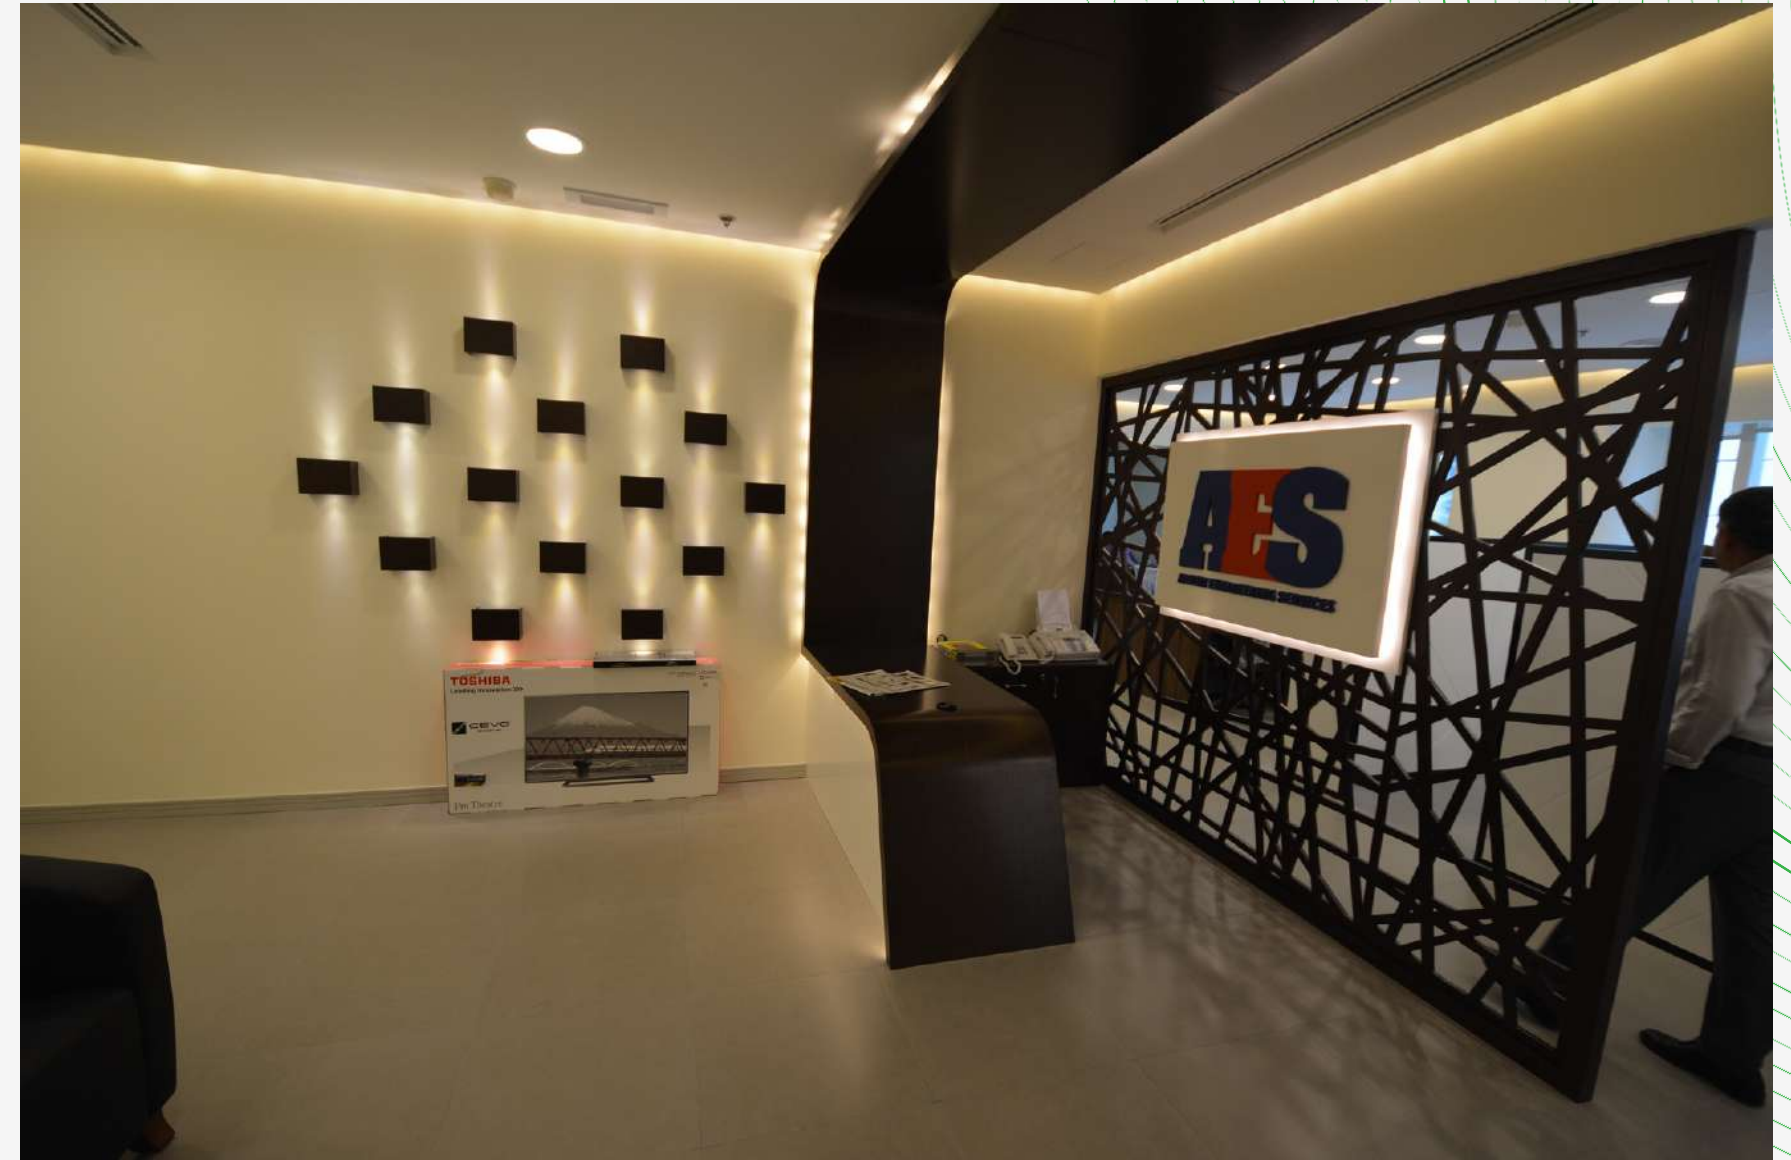

# Our Projects List

Company Name	Project Name	Scope of Work
Dubai Municipality	Grand Mosque Majlis	Fit-Out Work
Engineering Office	Zabeel Palace	Maintenance Work
Wooden Box Interiors Design LLC	Selection Cafe - Airport Street	Fitout & Cladding Work
Amana Contracting & Steel Buil.Co LLC	ADNOC Station in Sharjah	Tiling Work
Arco Interiors LLC	Huna Food Hall, Abu Dhabi	Gypsum Work
Delta Al Emarate Building Cont. LLC	School of Research Science	Tiling & Interlock Work
Aceptech Electrical & Mechanical Cont. LLC	Amer Center- Nakheel Mall	Tiling & Painting Work
Advanced Industries Group LLC	Address Fujairah Resort & Spa	Tiling Work
Bhatia General Contracting Co.LLC	Residential Building Onplot E10	Tiling Work
Binladin Contracting Group LLC	Mbram Villa & Infra. Project	Terazzo Work
Bu Haleeba Contracting LLC	Port De La Mer Phase 03 Buil.	Tiling Work
Crown Eagle Technical Services LLC	Wafi Mall - Dubai	Mosaic & Tiling Work
Decortech LLC	Al Deyar School - Dibba	Joinery Work
Dream Sky Contracting LLC	Private Villa Nad Al Sheba	Joinery & Furniture Work
Globe Building Contracting LLC	2 Building - Al Barsha South	Joinery & Furniture Work
Department of Tourism and Archeology	Umm Al Quwain Exhibition	Furniture Work
Inncreation Interior Design LLC	Al Khawaneej Private Villa	Tiles Slab Work
Miami Contracting LLC	Nakhali Palace - Dubai	Screed & Interlock Work
Saleh Constructions LLC	KIFAF Developments	Tiling Work
Spacemaker Emirates LLC	Expo Dubai	Marble & Granite Work
D A R Furniture Trading LLC	Private Villa Nad Al Hamer	Joinery & Furniture Work