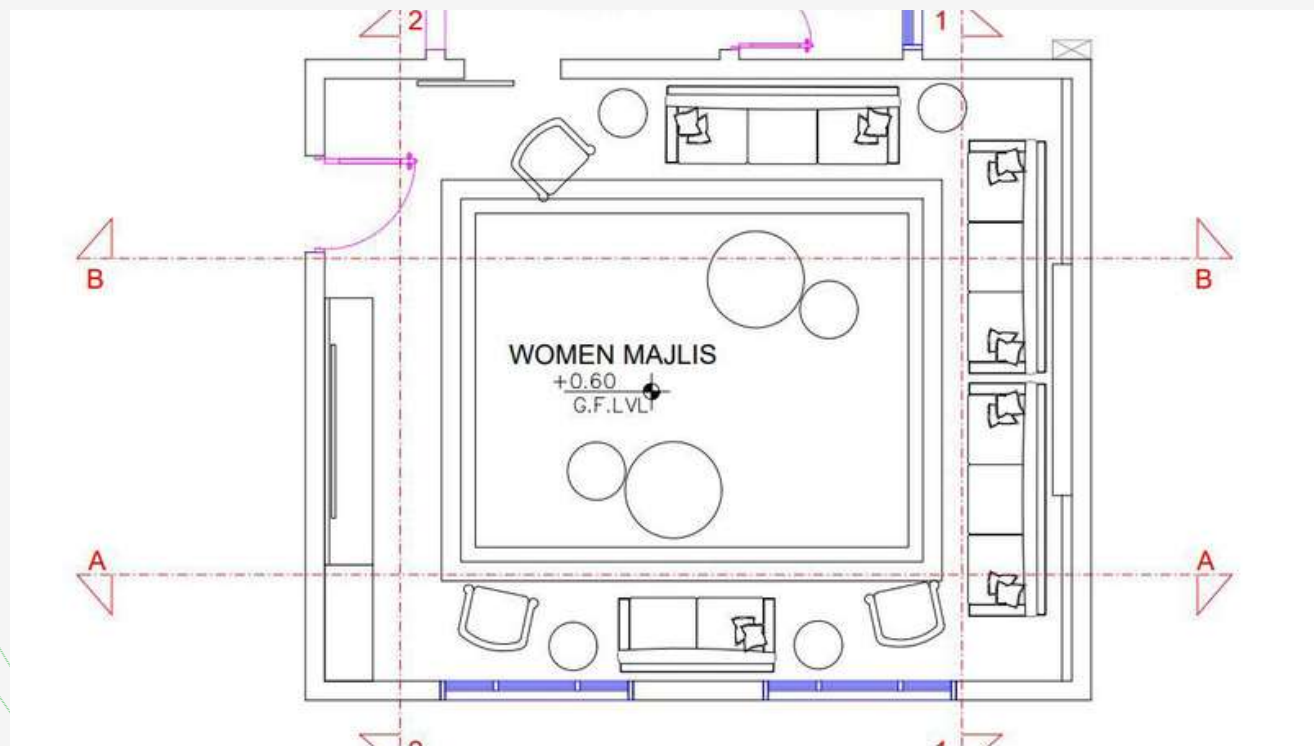

# Our Projects List

Company Name	Project Name	Scope of Work
Dubai Municipality	Grand Mosque Majlis	Fit-Out Work
Engineering Office	Zabeel Palace	Maintenance Work
Wooden Box Interiors Design LLC	Selection Cafe - Airport Street	Fitout & Cladding Work
Amana Contracting & Steel Buil.Co LLC	ADNOC Station in Sharjah	Tiling Work
Arco Interiors LLC	Huna Food Hall, Abu Dhabi	Gypsum Work
Delta Al Emarate Building Cont. LLC	School of Research Science	Tiling & Interlock Work
Aceptech Electrical & Mechanical Cont. LLC	Amer Center- Nakheel Mall	Tiling & Painting Work
Advanced Industries Group LLC	Address Fujairah Resort & Spa	Tiling Work
Bhatia General Contracting Co.LLC	Residential Building Onplot E10	Tiling Work
Binladin Contracting Group LLC	Mbram Villa & Infra. Project	Terazzo Work
Bu Haleeba Contracting LLC	Port De La Mer Phase 03 Buil.	Tiling Work
Crown Eagle Technical Services LLC	Wafi Mall - Dubai	Mosaic & Tiling Work
Decortech LLC	Al Deyar School - Dibba	Joinery Work
Dream Sky Contracting LLC	Private Villa Nad Al Sheba	Joinery & Furniture Work
Globe Building Contracting LLC	2 Building - Al Barsha South	Joinery & Furniture Work
Department of Tourism and Archeology	Umm Al Quwain Exhibition	Furniture Work
Inncreation Interior Design LLC	Al Khawaneej Private Villa	Tiles Slab Work
Miami Contracting LLC	Nakhali Palace - Dubai	Screed & Interlock Work
Saleh Constructions LLC	KIFAF Developments	Tiling Work
Spacemaker Emirates LLC	Expo Dubai	Marble & Granite Work
D A R Furniture Trading LLC	Private Villa Nad Al Hamer	Joinery & Furniture Work