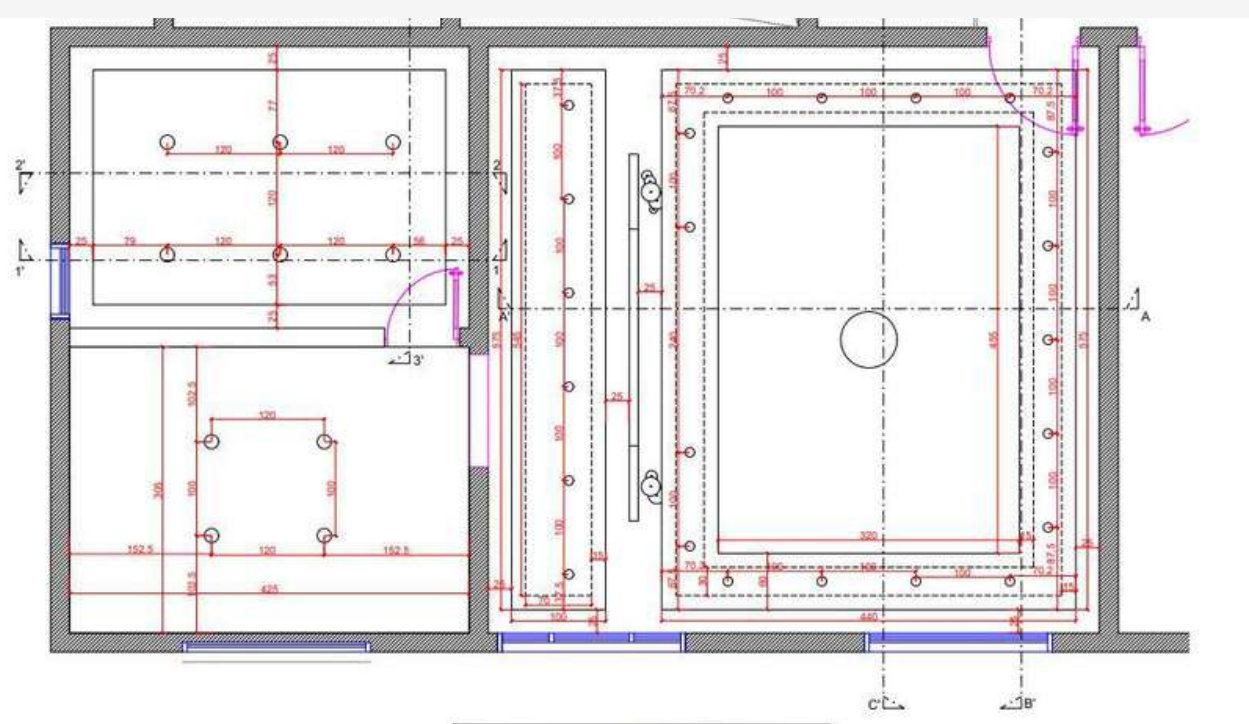

# Our Projects List

Company Name	Project Name	Scope of Work
Dubai Municipality	Grand Mosque Majlis	Fit-Out Work
Engineering Office	Zabeel Palace	Maintenance Work
Wooden Box Interiors Design LLC	Selection Cafe - Airport Street	Fitout & Cladding Work
Amana Contracting & Steel Buil.Co LLC	ADNOC Station in Sharjah	Tiling Work
Arco Interiors LLC	Huna Food Hall, Abu Dhabi	Gypsum Work
Delta Al Emarate Building Cont. LLC	School of Research Science	Tiling & Interlock Work
Aceptech Electrical & Mechanical Cont. LLC	Amer Center- Nakheel Mall	Tiling & Painting Work
Advanced Industries Group LLC	Address Fujairah Resort & Spa	Tiling Work
Bhatia General Contracting Co.LLC	Residential Building Onplot E10	Tiling Work
Binladin Contracting Group LLC	Mbram Villa & Infra. Project	Terazzo Work
Bu Haleeba Contracting LLC	Port De La Mer Phase 03 Buil.	Tiling Work
Crown Eagle Technical Services LLC	Wafi Mall - Dubai	Mosaic & Tiling Work
Decortech LLC	Al Deyar School - Dibba	Joinery Work
Dream Sky Contracting LLC	Private Villa Nad Al Sheba	Joinery & Furniture Work
Globe Building Contracting LLC	2 Building - Al Barsha South	Joinery & Furniture Work
Department of Tourism and Archeology	Umm Al Quwain Exhibition	Furniture Work
Inncreation Interior Design LLC	Al Khawaneej Private Villa	Tiles Slab Work
Miami Contracting LLC	Nakhali Palace - Dubai	Screed & Interlock Work
Saleh Constructions LLC	KIFAF Developments	Tiling Work
Spacemaker Emirates LLC	Expo Dubai	Marble & Granite Work
D A R Furniture Trading LLC	Private Villa Nad Al Hamer	Joinery & Furniture Work