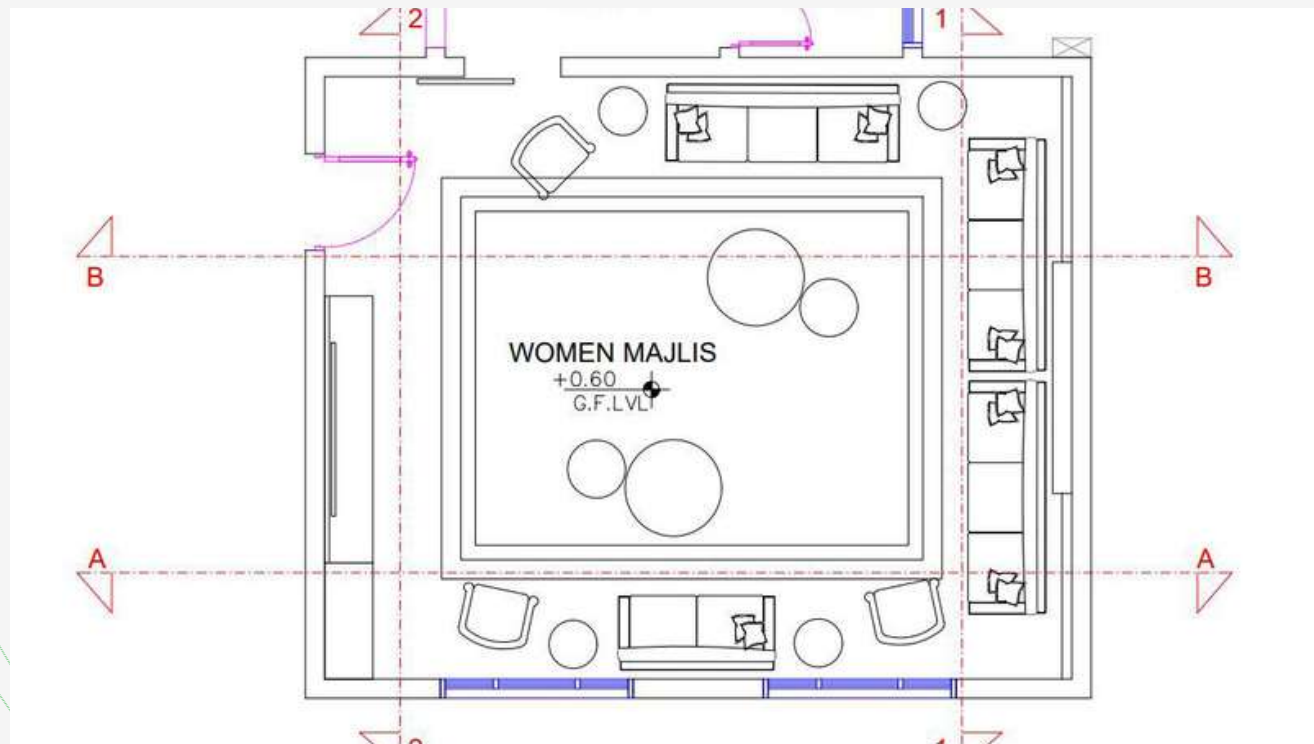

# Our Projects List

Company Name	Project Name	Scope of Work
Dubai Municipality	Grand Mosque Majlis	Fit-Out Work
Engineering Office	Zabeel Palace	Maintenance Work
Wooden Box Interiors Design LLC	Selection Cafe - Airport Street	Fitout & Cladding Work
Amana Contracting & Steel Buil.Co LLC	ADNOC Station in Sharjah	Tiling Work
Arco Interiors LLC	Huna Food Hall, Abu Dhabi	Gypsum Work
Delta Al Emarate Building Cont. LLC	School of Research Science	Tiling & Interlock Work
Aceptech Electrical & Mechanical Cont. LLC	Amer Center- Nakheel Mall	Tiling & Painting Work
Advanced Industries Group LLC	Address Fujairah Resort & Spa	Tiling Work
Bhatia General Contracting Co.LLC	Residential Building Onplot E10	Tiling Work
Binladin Contracting Group LLC	Mbram Villa & Infra. Project	Terazzo Work
Bu Haleeba Contracting LLC	Port De La Mer Phase 03 Buil.	Tiling Work
Crown Eagle Technical Services LLC	Wafi Mall - Dubai	Mosaic & Tiling Work
Decortech LLC	Al Deyar School - Dibba	Joinery Work
Dream Sky Contracting LLC	Private Villa Nad Al Sheba	Joinery & Furniture Work
Globe Building Contracting LLC	2 Building - Al Barsha South	Joinery & Furniture Work
Department of Tourism and Archeology	Umm Al Quwain Exhibition	Furniture Work
Inncreation Interior Design LLC	Al Khawaneej Private Villa	Tiles Slab Work
Miami Contracting LLC	Nakhali Palace - Dubai	Screed & Interlock Work
Saleh Constructions LLC	KIFAF Developments	Tiling Work
Spacemaker Emirates LLC	Expo Dubai	Marble & Granite Work
D A R Furniture Trading LLC	Private Villa Nad Al Hamer	Joinery & Furniture Work