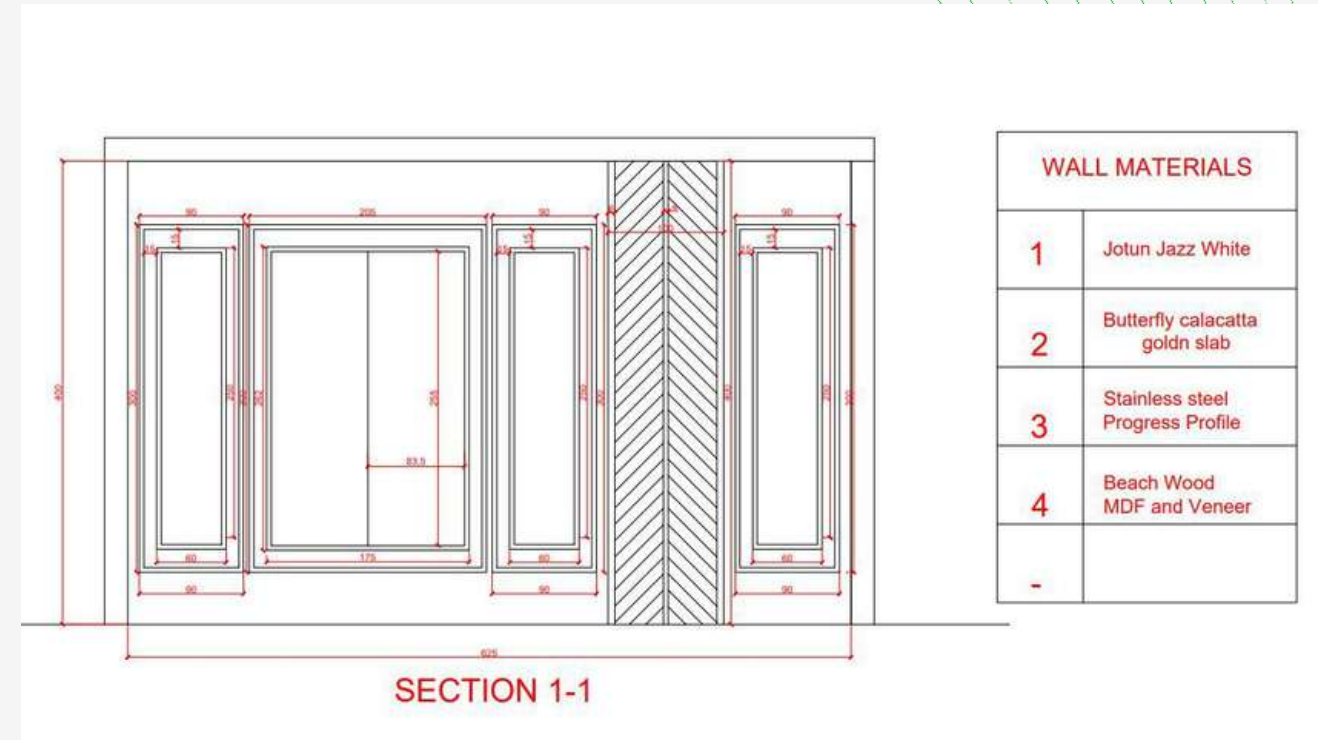

# Our Projects List

Company Name	Project Name	Scope of Work
Dubai Municipality	Grand Mosque Majlis	Fit-Out Work
Engineering Office	Zabeel Palace	Maintenance Work
Wooden Box Interiors Design LLC	Selection Cafe - Airport Street	Fitout & Cladding Work
Amana Contracting & Steel Buil.Co LLC	ADNOC Station in Sharjah	Tiling Work
Arco Interiors LLC	Huna Food Hall, Abu Dhabi	Gypsum Work
Delta Al Emarate Building Cont. LLC	School of Research Science	Tiling & Interlock Work
Aceptech Electrical & Mechanical Cont. LLC	Amer Center- Nakheel Mall	Tiling & Painting Work
Advanced Industries Group LLC	Address Fujairah Resort & Spa	Tiling Work
Bhatia General Contracting Co.LLC	Residential Building Onplot E10	Tiling Work
Binladin Contracting Group LLC	Mbram Villa & Infra. Project	Terazzo Work
Bu Haleeba Contracting LLC	Port De La Mer Phase 03 Buil.	Tiling Work
Crown Eagle Technical Services LLC	Wafi Mall - Dubai	Mosaic & Tiling Work
Decortech LLC	Al Deyar School - Dibba	Joinery Work
Dream Sky Contracting LLC	Private Villa Nad Al Sheba	Joinery & Furniture Work
Globe Building Contracting LLC	2 Building - Al Barsha South	Joinery & Furniture Work
Department of Tourism and Archeology	Umm Al Quwain Exhibition	Furniture Work
Inncreation Interior Design LLC	Al Khawaneej Private Villa	Tiles Slab Work
Miami Contracting LLC	Nakhali Palace - Dubai	Screed & Interlock Work
Saleh Constructions LLC	KIFAF Developments	Tiling Work
Spacemaker Emirates LLC	Expo Dubai	Marble & Granite Work
D A R Furniture Trading LLC	Private Villa Nad Al Hamer	Joinery & Furniture Work